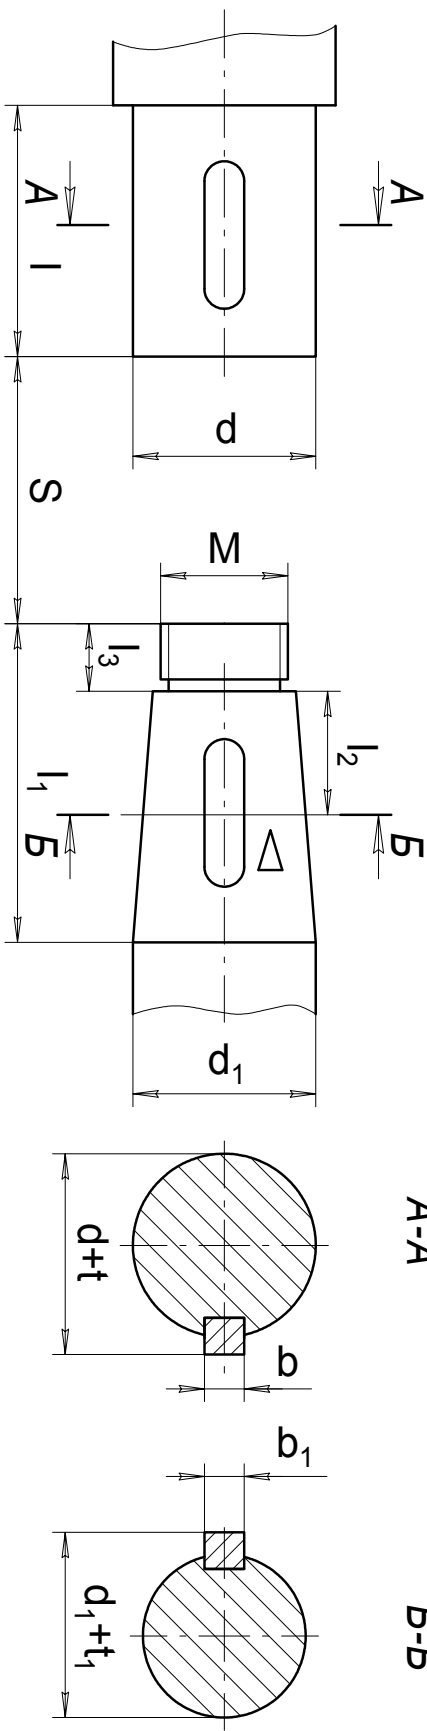

ZAO NPP NEFTEGAZOVAYA TEHNIKA

344064, Russia, Rostov-on-Don Street. Vavilov, 59B / 101 of. 415
 Tel./Fax: +7 (863) 295-82-57, 295-80-43
 e-mail: nqt.rostov@gmail.com

THE QUESTIONNAIRE FOR THE ORDER OF ELASTIC TAPERED MUFFS

Company Name			
Address			
Surname and Name			
Position:			
Country Code:		Tel:	
		Fax:	
		E-mail:	

END OF ROTOR SHAFT

END OF PUMP SHAFT

Standard size of unit, technological №	Pump type	Power, kW Speed of rotation, per min	Dimensions, mm													
			S	d	d ₁	l	l ₁	l ₂	l ₃	b	b ₁	M	d+t	d ₁ +t ₁	<	

Key slot B-B is located:

parallel to fulcrum pin

parallel to generatrix of cone

Signature _____